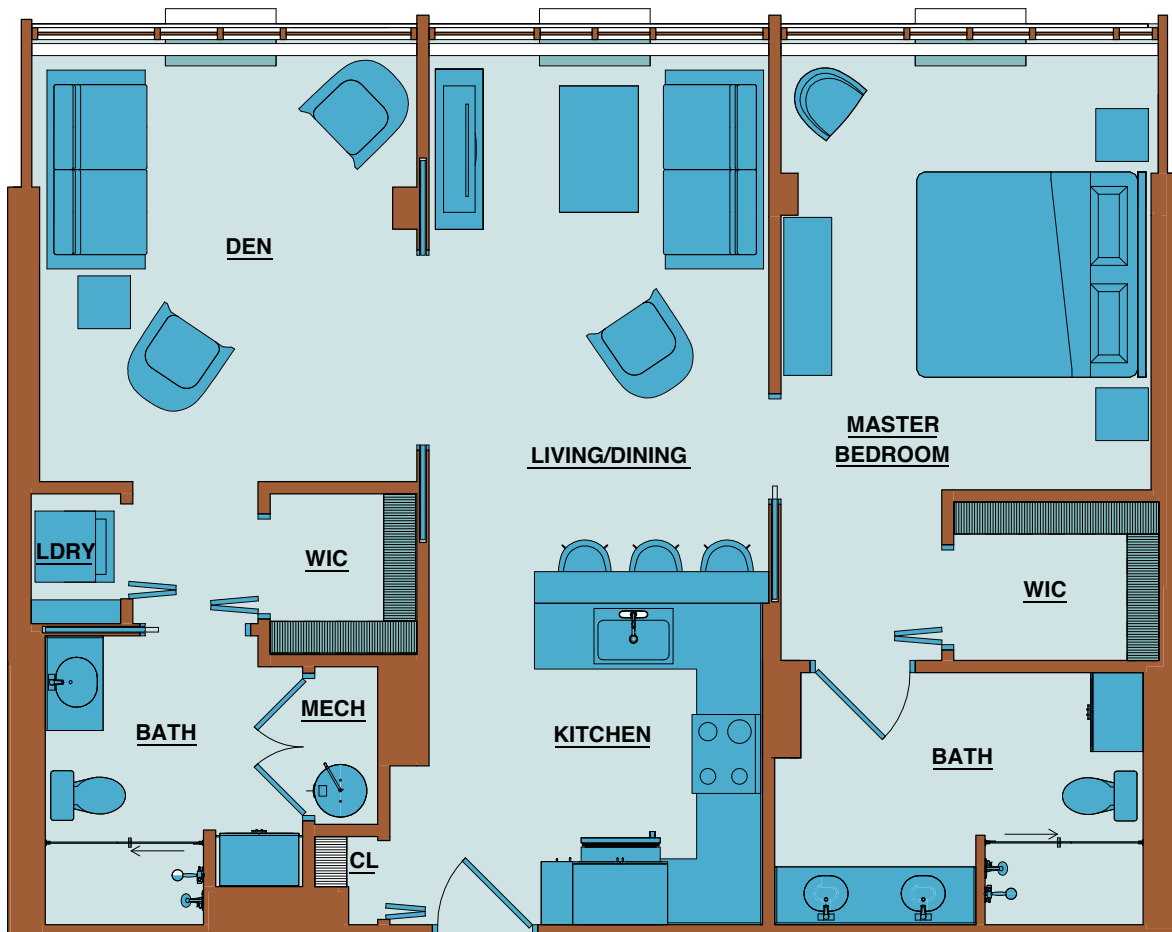

PANAMA

1 Bedroom + 2 Bath | 993 sq. ft.

Dimensions Approximate. Floor plan styles may vary.