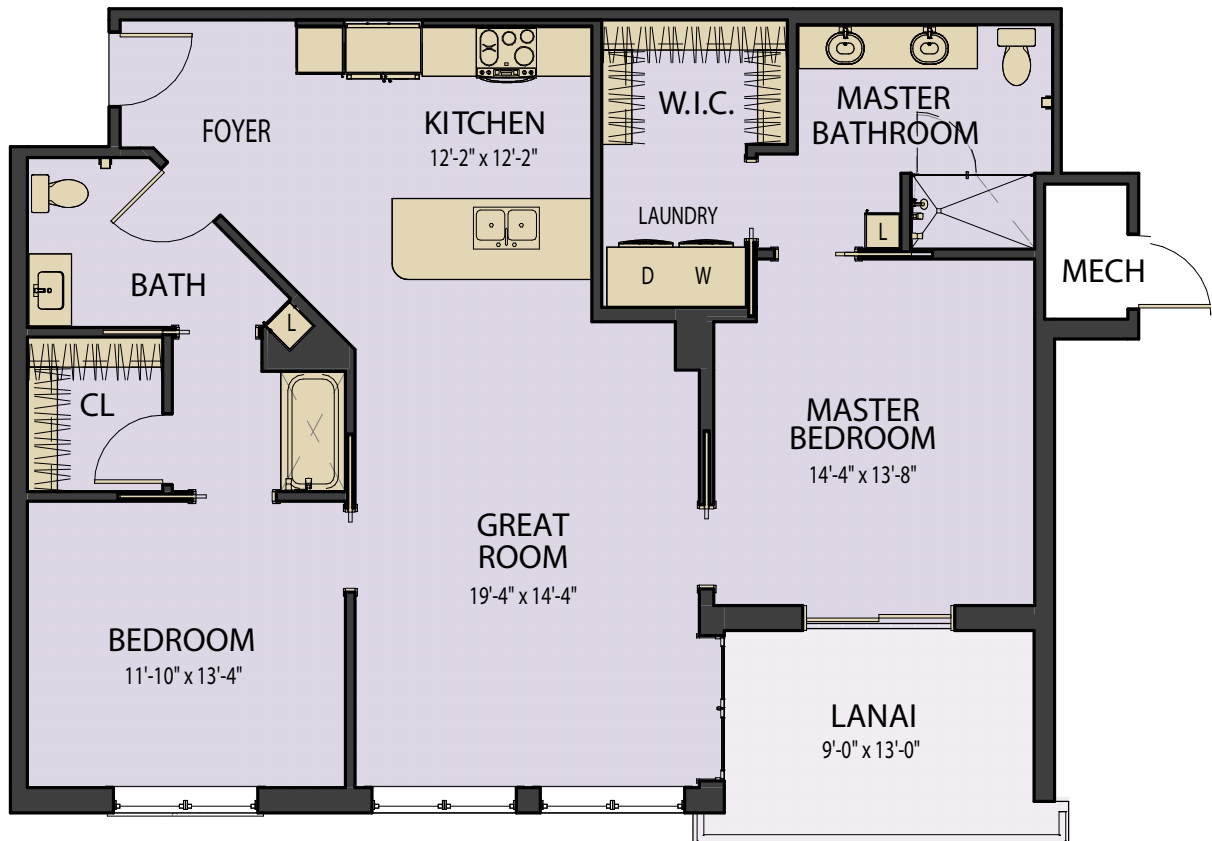

Village On The Isle

An Island Gem. A Retirement Treasure.

THE ENCHANTED RESIDENCE - 1,250 sq. ft.

EMERALD TERRACES

at VILLAGE ON THE ISLE