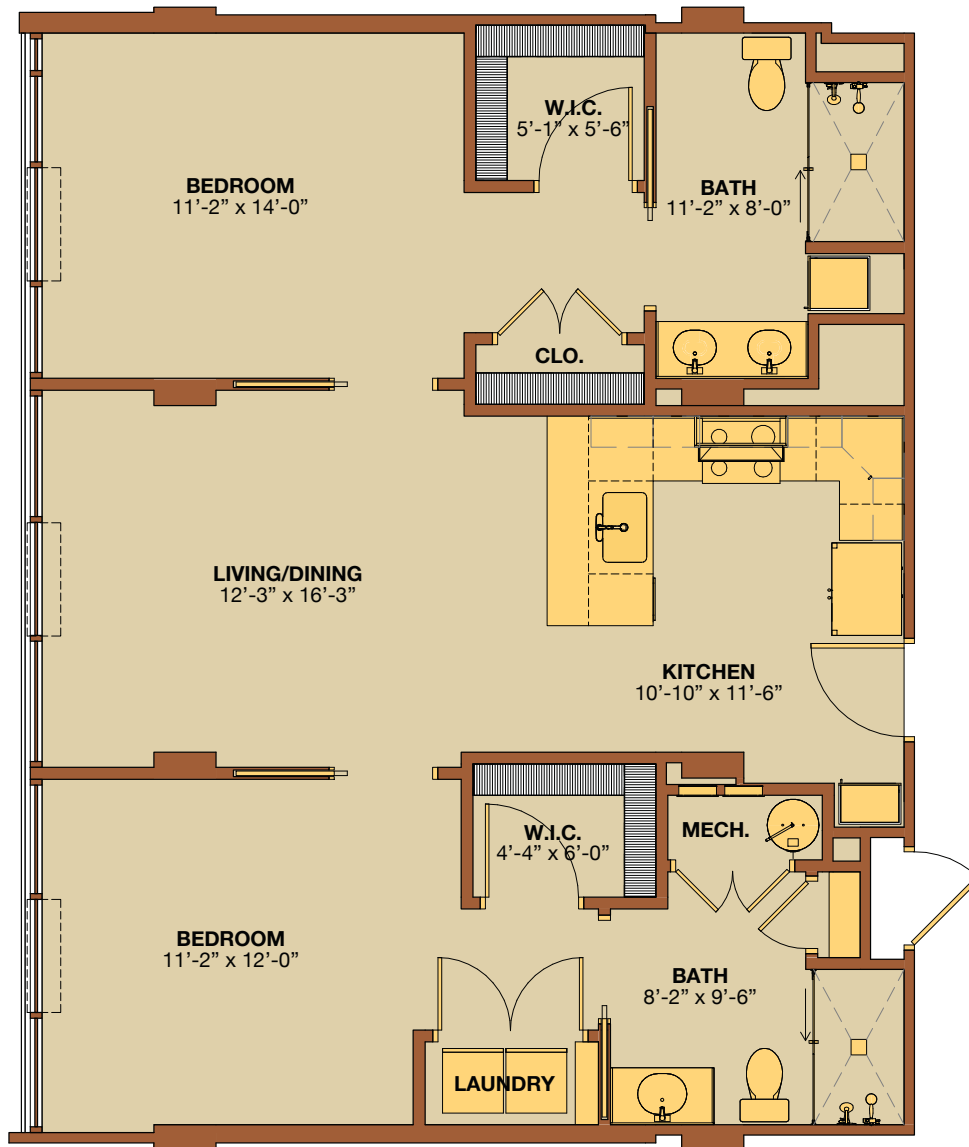

# Village On The Isle

An Island Gem. A Retirement Treasure.

TWO BEDROOM RESIDENCE - 972 Sq. Ft.

## MATTHEW HALL

at VILLAGE ON THE ISLE