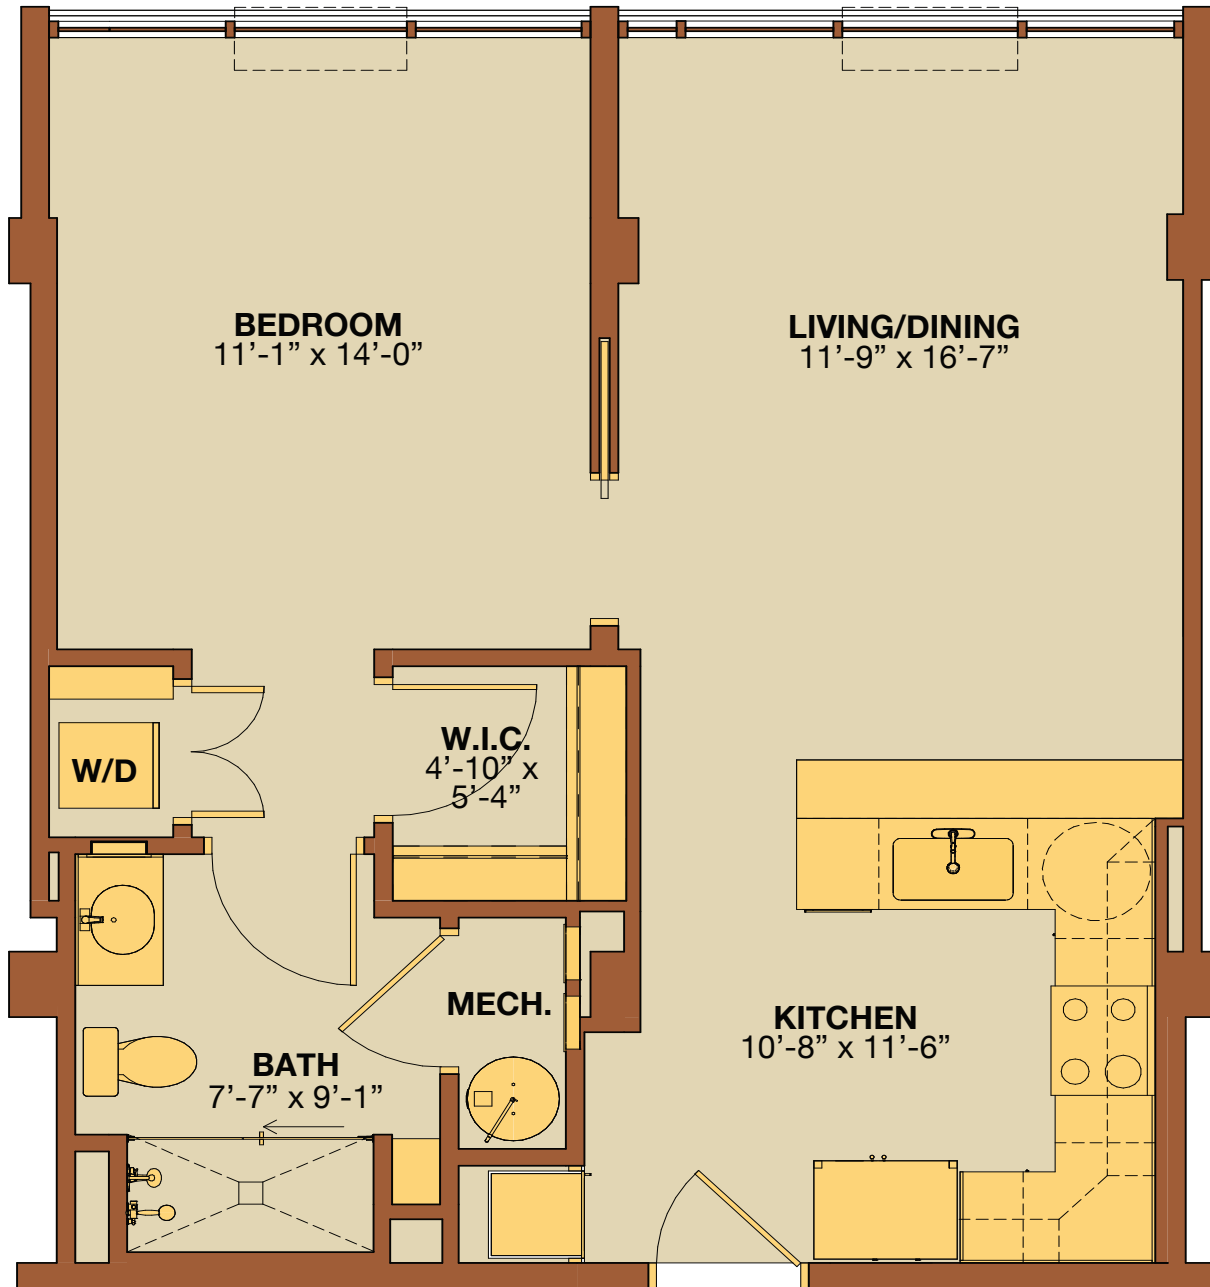

Village On The Isle

An Island Gem. A Retirement Treasure.

ONE BEDROOM RESIDENCE - 645 Sq. Ft.

MATTHEW HALL

at VILLAGE ON THE ISLE

ALL DIMENSIONS, SPECIFICATIONS AND PRICES ARE SUBJECT TO CHANGE WITHOUT NOTICE. ALL IMAGES ARE CONCEPTUAL RENDERINGS AND VILLAGE ON THE ISLE RESERVES THE RIGHT TO MAKE MODIFICATIONS WITHOUT PRIOR NOTICE.