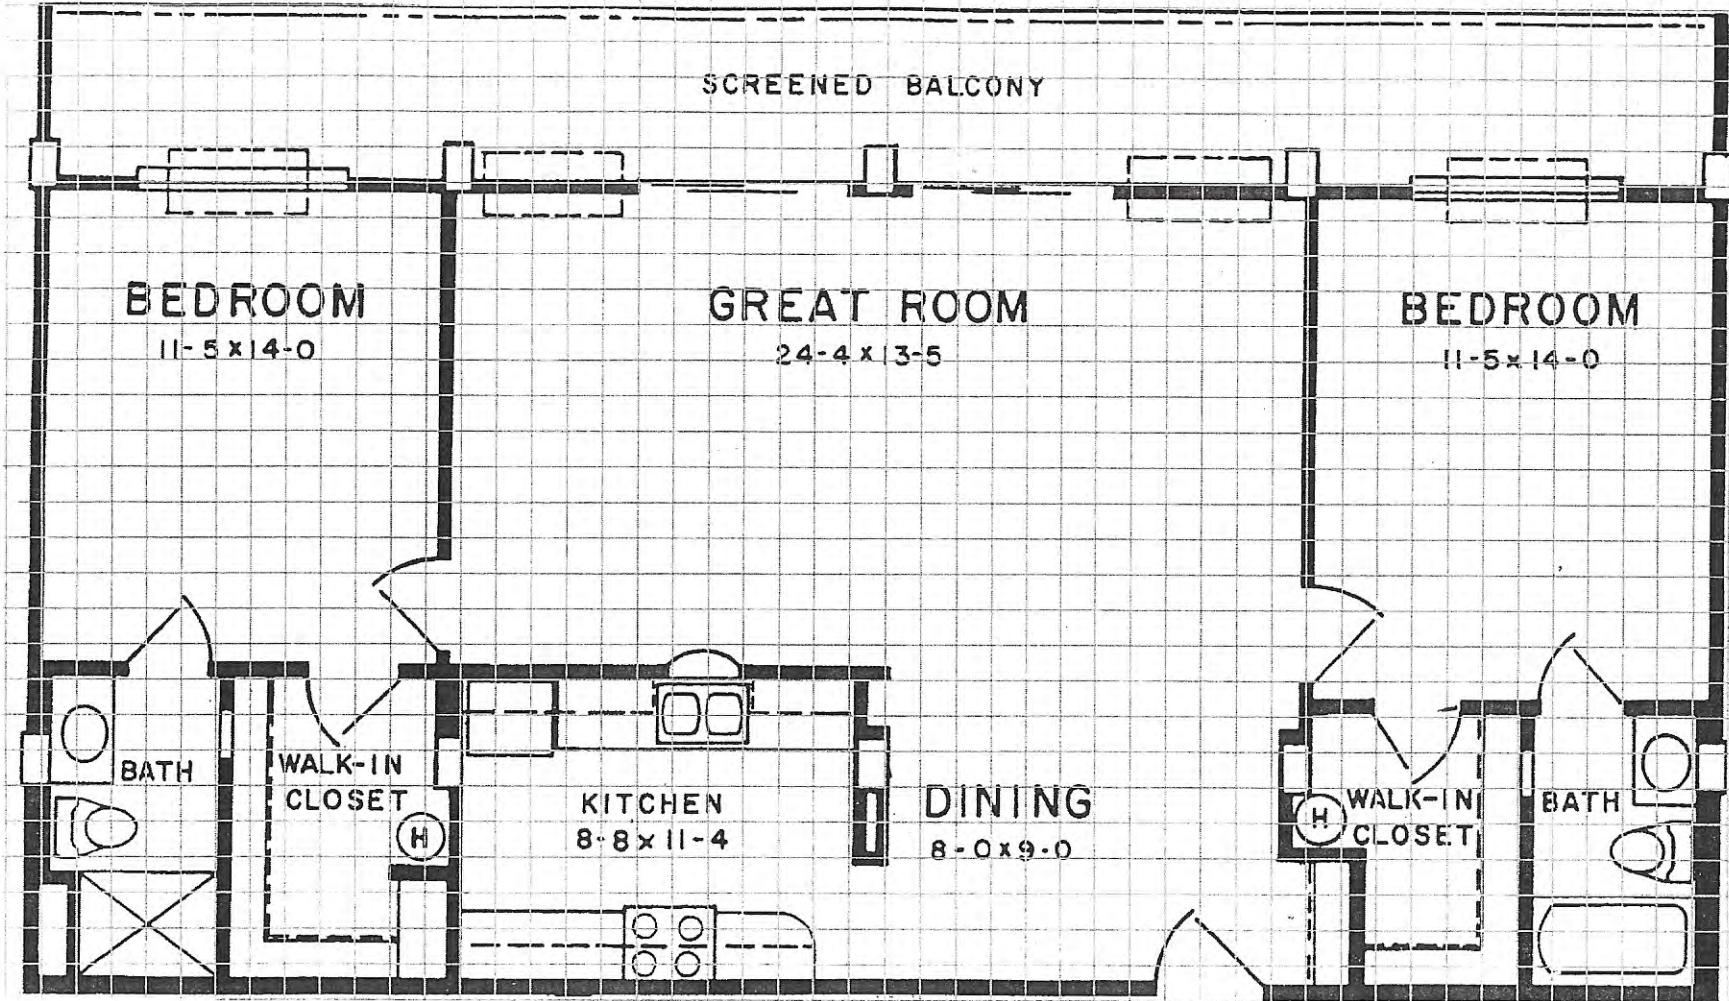

Two Bedroom Elite Apartment
1104 Sq. Ft.

MATTHEW
HALL

One Bedroom Corner Deluxe Apartment

764 SQ.FT.

One Bedroom Solarium Apartment

730 SQ.FT.